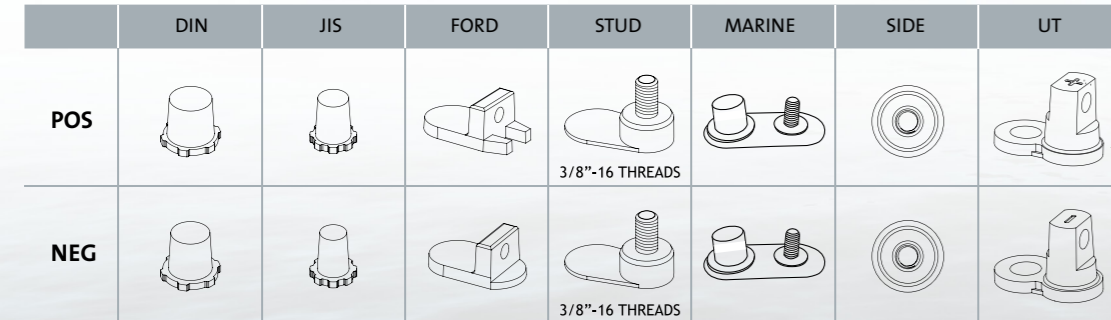

Recreational vehicles and craft require solid, reliable battery power for house power and other key-off accessory loads. Ordinary automotive batteries aren't designed to handle the deep-discharge accessory power any RV demands. A leisure battery on the other hand is designed to store power and release it over a much longer period of time.

Type	Specs	Size	Lay-out	Terminal	BHD
VMF60M	12V 60Ah CCA 480 EN	242x175x175	0	DIN	B13
VMF70M	12V 70Ah CCA 640 EN	278x175x175	0	DIN	B13
VMF95M	12V 95Ah CCA 720 EN	353x175x190	0	DIN	B13
VMF24M	12V 73Ah CCA 540 EN	257x172x200	1	MARINE	Bo1
VMF27M	12V 90Ah CCA 680 EN	302x172x200	1	MARINE	Bo1
VMF102M	12V 105Ah CCA 800 EN	330x172x240	9	DIN	Bo0
VDC31M	12V 105Ah CCA 760 EN	330x172x218	1	MARINE	Bo1
VMF120M	12V 120Ah CCA 800 EN	506x182x210	3	DIN	Bo0
VMF165M	12V 165Ah CCA 940 EN	509x212x210	3	DIN	Bo0
VMF200M	12V 200Ah CCA 1150 EN	509x274x218	3	DIN	Bo0
VMF225M	12V 225Ah CCA 1320 EN	509x274x218	3	DIN	Bo0

Sportline AGM

AGM60	12V 60Ah CCA 680 EN	242x175x190	0	DIN	B13
AGM70	12V 70Ah CCA 760 EN	278x175x190	0	DIN	B13
AGM75	12V 60Ah CCA 720 EN	260x172x220	0	DIN	B1
AGM80	12V 80Ah CCA 850 EN	315x175x190	0	DIN	B13
AGM95	12V 95Ah CCA 850 EN	354x175x190	0	DIN	B13

Lay-out

Terminal

BHD

VARTA Batteries

Lower spec boats and motorhomes still need the right product to perform at their best. That's why VARTA developed the Professional Dual Purpose. Long lasting and maintenance-free, it's ideal for seasonal use.