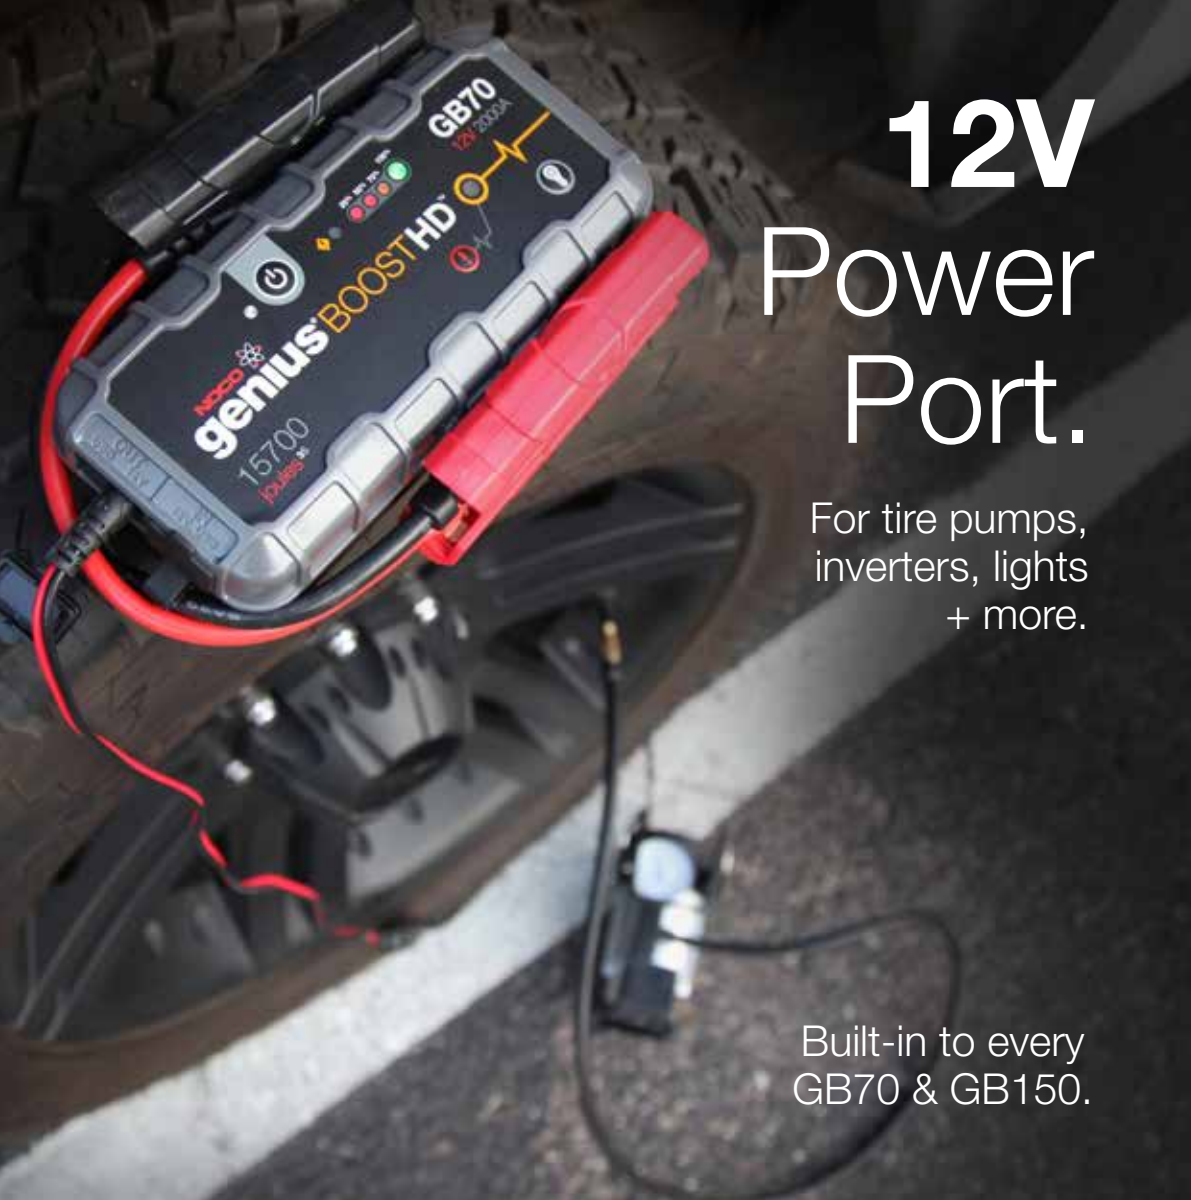

12V Power Port.

For tire pumps,
inverters, lights
+ more.

Built-in to every
GB70 & GB150.