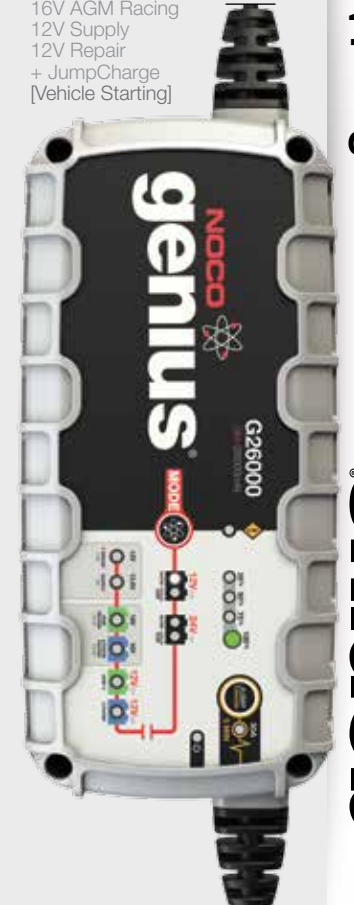

Modes:
12V Norm
6V Norm

G1100
6V&12V
1.1A

Modes:
12V Norm
12V Cold/AGM
6V Norm
12V Lithium

G3500
6V&12V
3.5A

Modes:
12V Norm
12V Cold/AGM
12V Norm Small
12V Cold/AGM Small
6V Norm
12V Lithium
12V Repair

All Chargers Include:
Battery Clamp Connectors
Eyelet Terminal Connectors

G7200
12V&24V
7.2A

Modes:
12V Norm
12V Cold/AGM
24V Norm
24V Cold/AGM
12V Lithium
12V AGM+
12V Supply
12V Repair

G15000
12V&24V
15A

Modes:
12V Norm
12V Cold/AGM
24V Norm
24V Cold/AGM
12V Lithium
12V AGM+
12V Supply
12V Repair
+ JumpCharge
[Vehicle Starting]

G26000
Modes:
12V&24V
26A

Modes:
12V Norm
12V Cold/AGM
24V Norm
24V Cold/AGM
12V Lithium
12V AGM+
16V Lithium Racing
16V AGM Racing
12V Supply
12V Repair
+ JumpCharge
[Vehicle Starting]

Smart Multi-Purpose
Battery Chargers